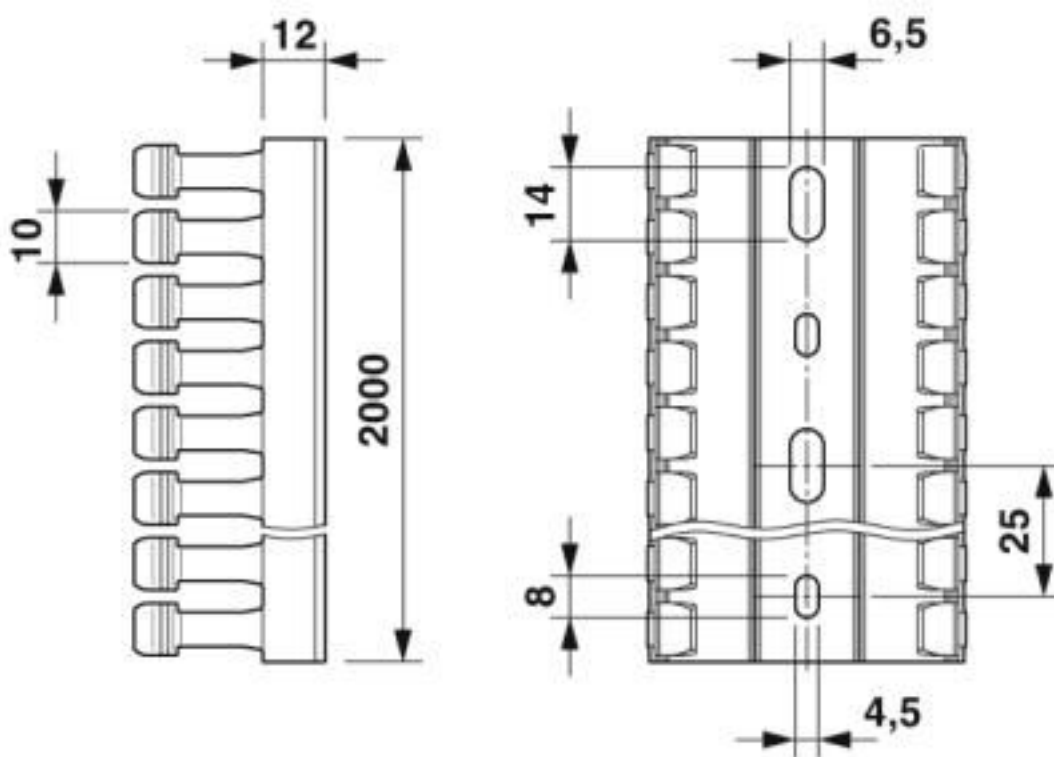

Cable duct - CD 25X25 - 3240187

Technical data

Standards and Regulations

Flammability rating according to UL 94	V0

Environmental Product Compliance

China RoHS	Environmentally friendly use period: unlimited = EFUP-e
	No hazardous substances above threshold values

Drawings

Dimensional drawing

Base perforation according to DIN EN 50085

Classifications

eCl@ss

eCl@ss 10.0.1	27400703
eCl@ss 4.0	27140600
eCl@ss 4.1	27140600
eCl@ss 5.0	27140600
eCl@ss 5.1	27140600
eCl@ss 6.0	27400700
eCl@ss 7.0	27400703