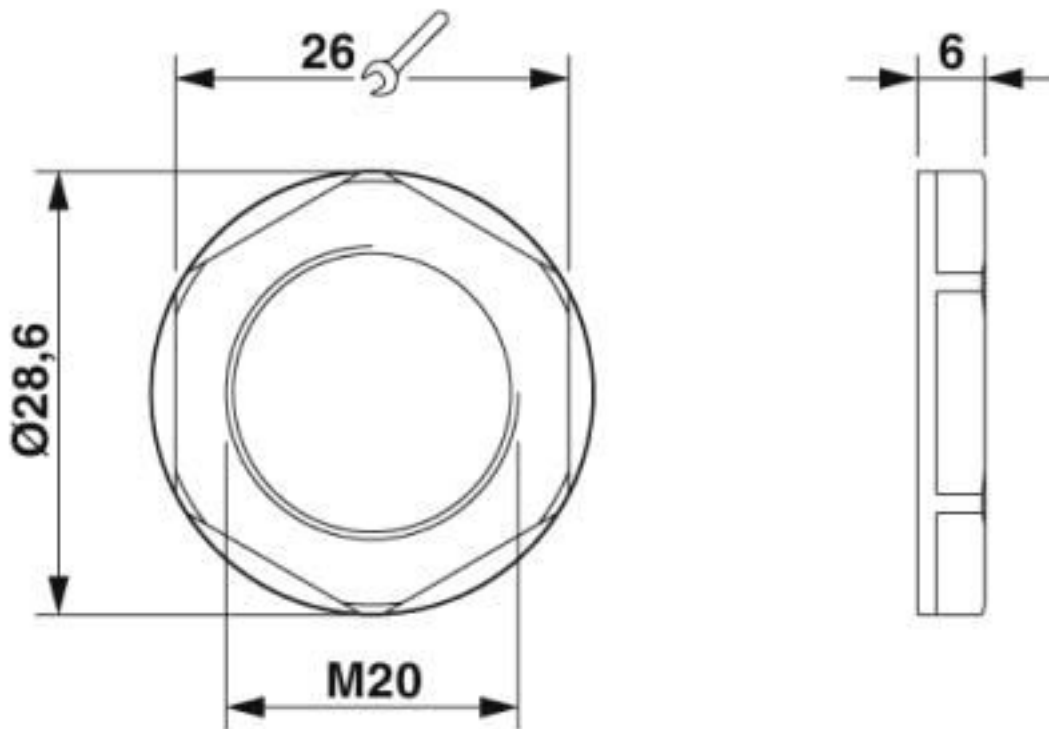

Counter nut, material: PA, for threads M20 x 1.5, color: silver-gray RAL 7001

Key Commercial Data

Packing unit	5 pc
GTIN	
GTIN	4046356923392

Technical data

Dimensions

Length	6 mm
Connecting thread diameter	20 mm
Wrench size, counter nut	26 mm
Hexagon angular dimension	28.6 mm

Technical data

Environmental Product Compliance

	No hazardous substances above threshold values
--	--

Drawings

Dimensional drawing

Dimensional drawing

Classifications

eCl@ss