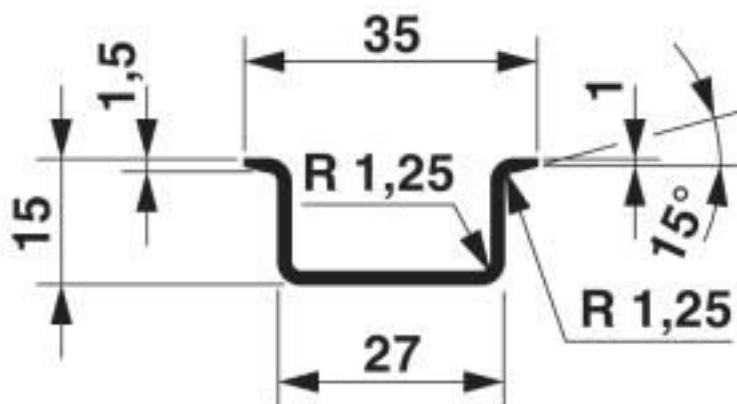

DIN rail, unperforated, Standard profile, width: 35 mm, height: 15 mm, similar to EN 60715, material: Steel, galvanized, passivated with a thick layer, length: 2000 mm, color: silver

RoHS

Key Commercial Data

Packing unit	5 pc
GTIN	
GTIN	4017918017453

Technical data

Dimensions

Height	15 mm
Length	2000 mm
Width	35 mm
Hole width	0.00 mm
Hole height	0.00 mm
Drill hole spacing	0.00 mm

General

Material	Steel
Coating	galvanized, passivated with a thick layer
Color	silver

Standards and Regulations

Test standard	similar to EN 60715
Connection in acc. with standard	IEC / EN

Drawings

DIN rail, unperforated - NS 35/15 UNPERF 2000MM - 1201714

Dimensional drawing

Classifications

eCl@ss